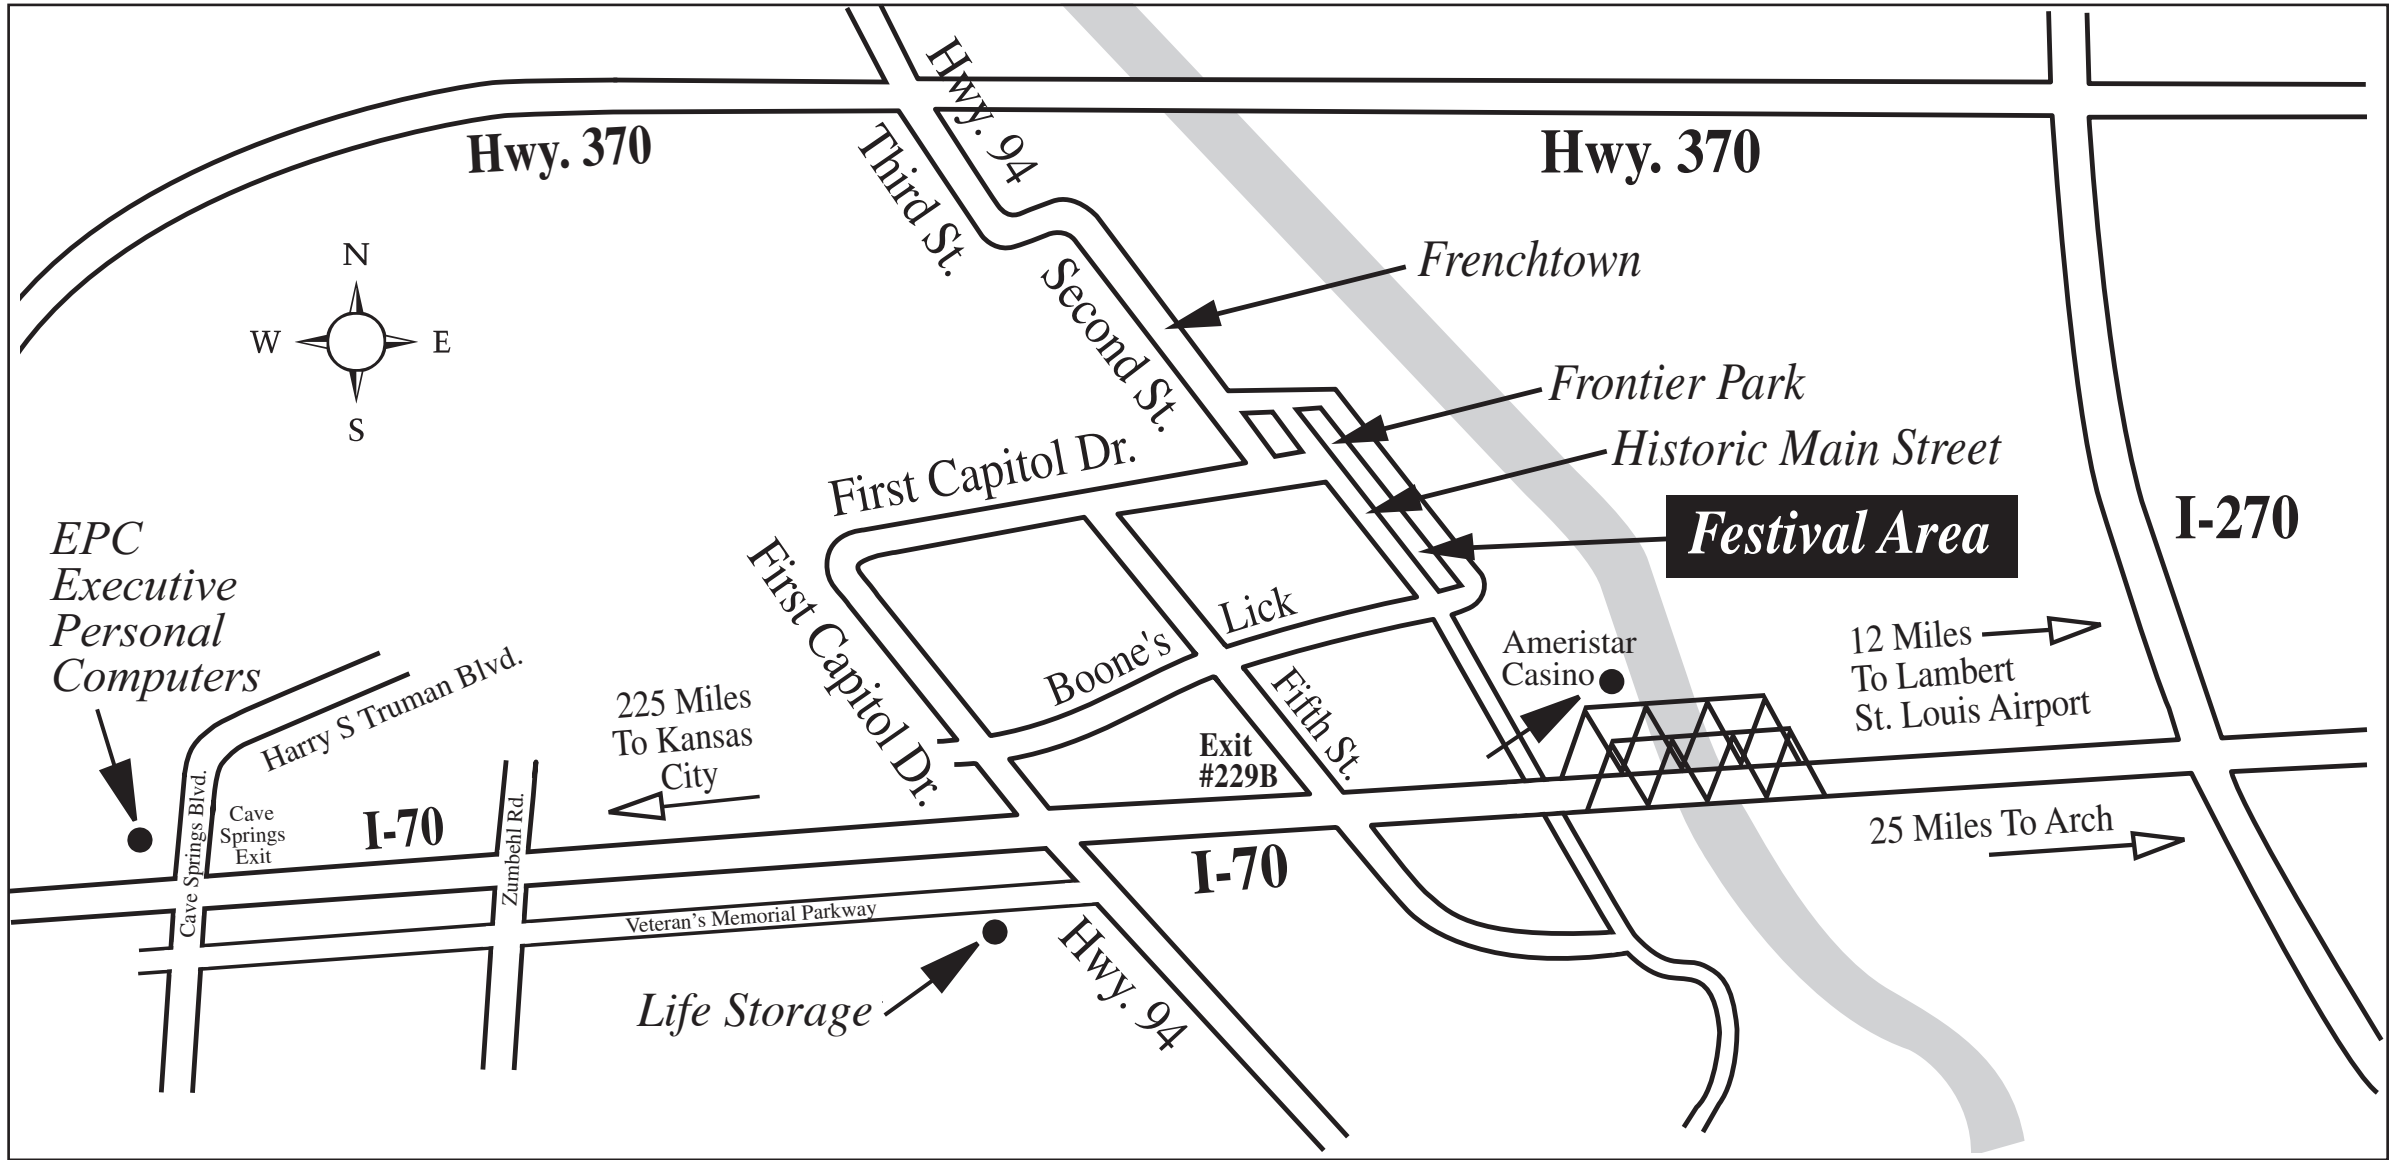

2022 Festival of the Little Hills

- | | |
|------------------------------|--------------------------------------|
| Visitors Center | Festival Customer Parking Area |
| Police | HANDICAP PARKING 300, 400, 500 BLOCK |
| Craft & Food Booths | Alley - No Parking |
| Shuttle Stop | Police / Paramedics |
| Katy Trail | ATM |
| Festival Information Trailer | |

Handicap Shuttle available from

EPC - Executive Personal Computers
3941 Harry S Truman Blvd.
at Hwy 70 & Cave Springs

Crafter Parking Areas

Ameristar Casino
 - Designated area only
 - No overnight sleeping

Life Storage
 2661 Veterans Memorial Pkwy.
 - Overnight sleeping
 - Additional crafter parking