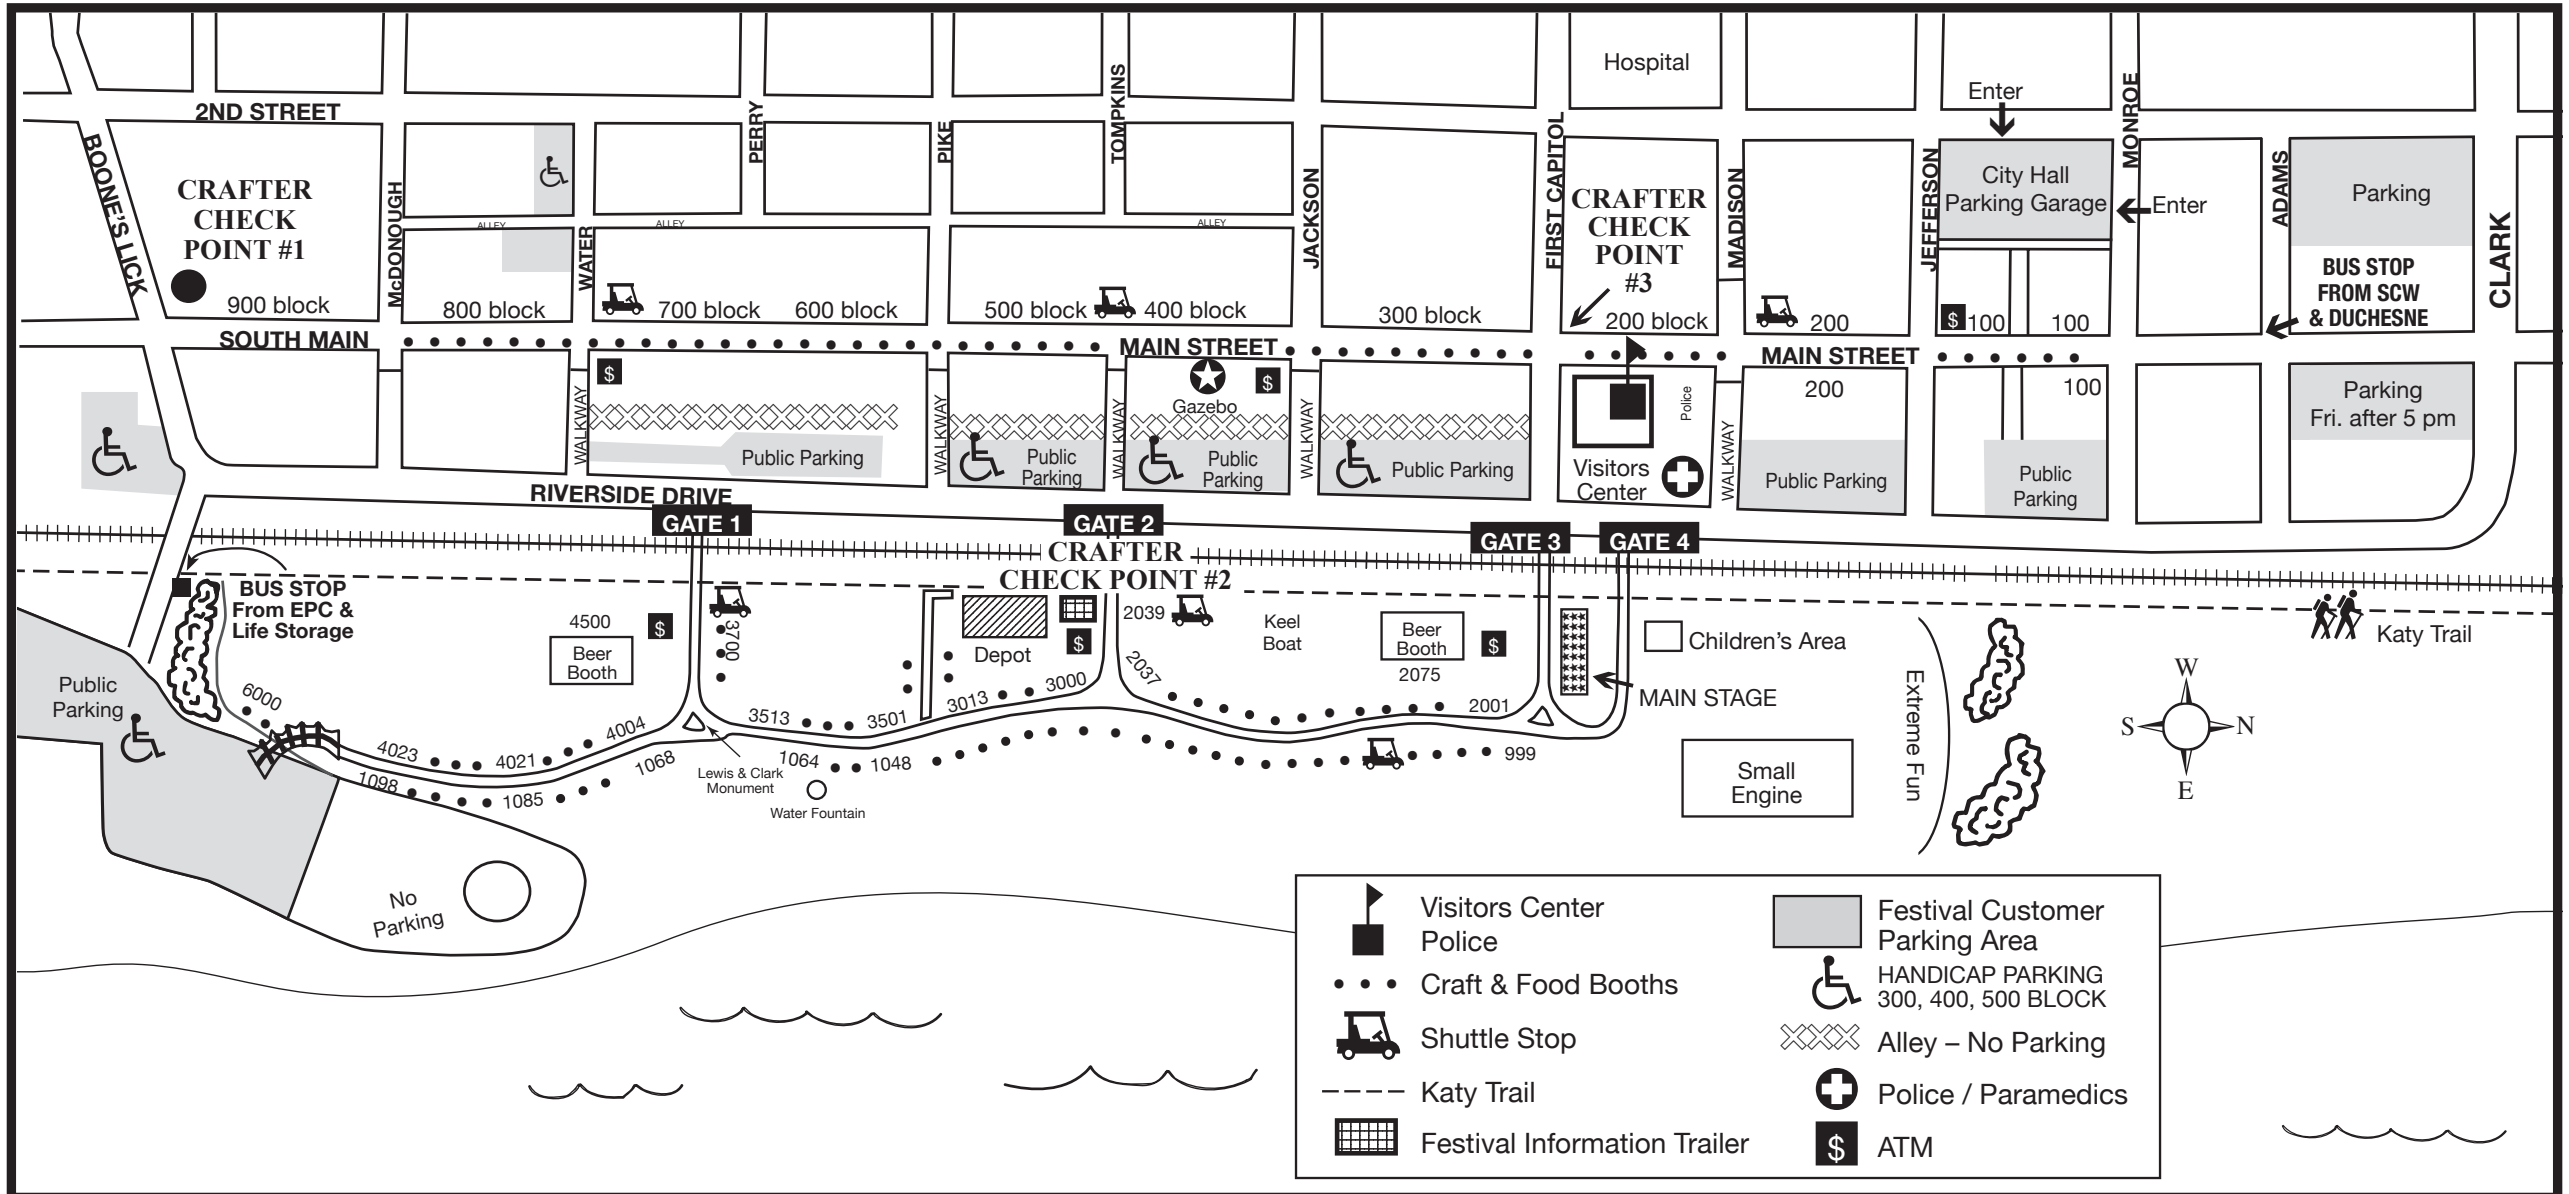

2022 Festival of the Little Hills

- | | |
|------------------------------|--------------------------------------|
| Visitors Center | Festival Customer Parking Area |
| Police | HANDICAP PARKING 300, 400, 500 BLOCK |
| Craft & Food Booths | Alley - No Parking |
| Shuttle Stop | Police / Paramedics |
| Katy Trail | ATM |
| Festival Information Trailer | |

Handicap Shuttle available from

EPC - Executive Personal Computers
3941 Harry S Truman Blvd.
at Hwy 70 & Cave Springs

Crafter Parking Areas

Ameristar Casino
 - Designated area only
 - No overnight sleeping

Life Storage
 2661 Veterans Memorial Pkwy.
 - Overnight sleeping
 - Additional crafter parking